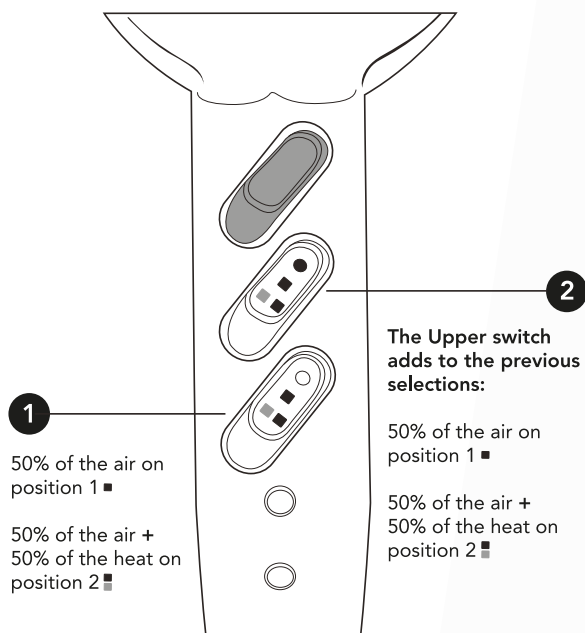

## Professional 2500W Turbo Dryer

- The new Coriolissimo professional turbo dryer
- An amazing 2500w of drying power
- 4 x Temperature, 2 x Speed control settings
- Recyclable components, non toxic paint
- 525g Lightweight ergonomic body
- Cold shot button, ideal for setting styles
- Includes 2 x Airflow nozzle attachments
- Super gloss finish in White or Black